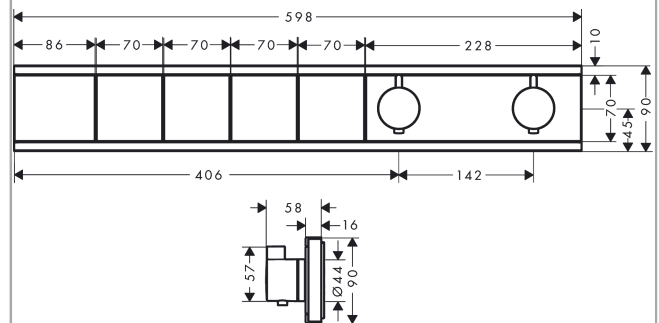

RainSelect

Thermostat for concealed installation for 4 functions

Surfaces: **Chrome** Article Number: **15382000**

15382000

Description

product features

- depending on volume flow and installation situation approx. 50% flow rate reduction and integrated shut off function
- 4 functions
- Select push-button on/off control for 4 outlets
- simultaneous use of several outlets
- maximum flow rate at 3 bar: 38 l/min
- flow rate per outlet: 26 l/min
- flow rate by simultaneous use of all outlets: 38 l/min
- thermostat cartridge, Start/stop valve to operate the functions
- safety lock at 40 °C
- temperature limitation adjustable
- non-return valve
- connection type: basic set
- min. operating pressure: 1 bar
- max. operating pressure: 10 bar
- Thermostat is delivered with buttons handshower, PowderRain, Waterfall, Rain large

Technology

Design awards

Product image

Scale drawing

RainSelect
Thermostat for concealed installation for 4 functions
 Surfaces: **Chrome** Article Number: **15382000**

Installation examples

RainSelect
 1531218X / 15382XXX

RainSelect
Thermostat for concealed installation for 4 functions
 Surfaces: **Chrome** Article Number: **15382000**

Exploded Drawing

Year of production: >07/19

RainSelect

Thermostat for concealed installation for 4 functions