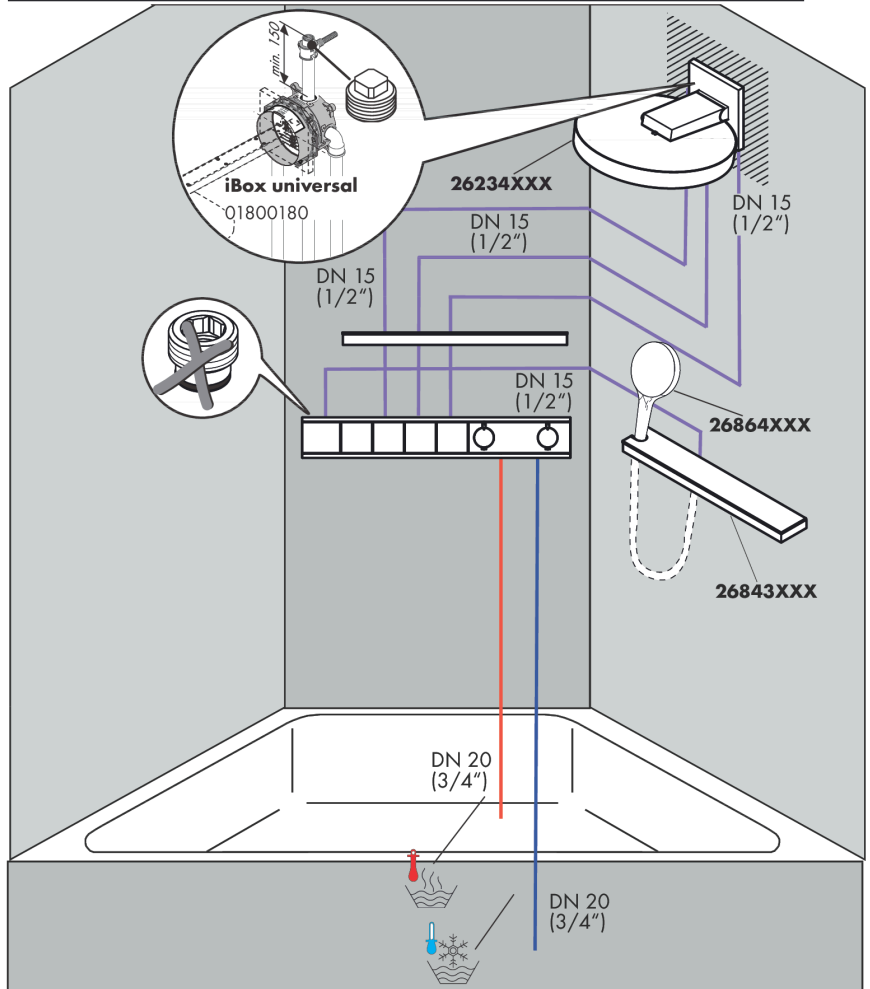

RainSelect

Thermostat for concealed installation for 4 functions

Surfaces: **Chrome** Article Number: **15382000**

15382000

Description

product features

- depending on volume flow and installation situation approx. 50% flow rate reduction and integrated shut off function
- 4 functions
- Select push-button on/off control for 4 outlets
- simultaneous use of several outlets
- maximum flow rate at 3 bar: 38 l/min
- flow rate per outlet: 26 l/min
- flow rate by simultaneous use of all outlets: 38 l/min
- thermostat cartridge, Start/stop valve to operate the functions
- safety lock at 40 °C
- temperature limitation adjustable
- non-return valve
- connection type: basic set
- min. operating pressure: 1 bar
- max. operating pressure: 10 bar
- Thermostat is delivered with buttons handshower, PowderRain, Waterfall, Rain large

RainSelect
Thermostat for concealed installation for 4 functions
 Surfaces: **Chrome** Article Number: **15382000**

Exploded Drawing

Year of production: >07/19

RainSelect

Thermostat for concealed installation for 4 functions