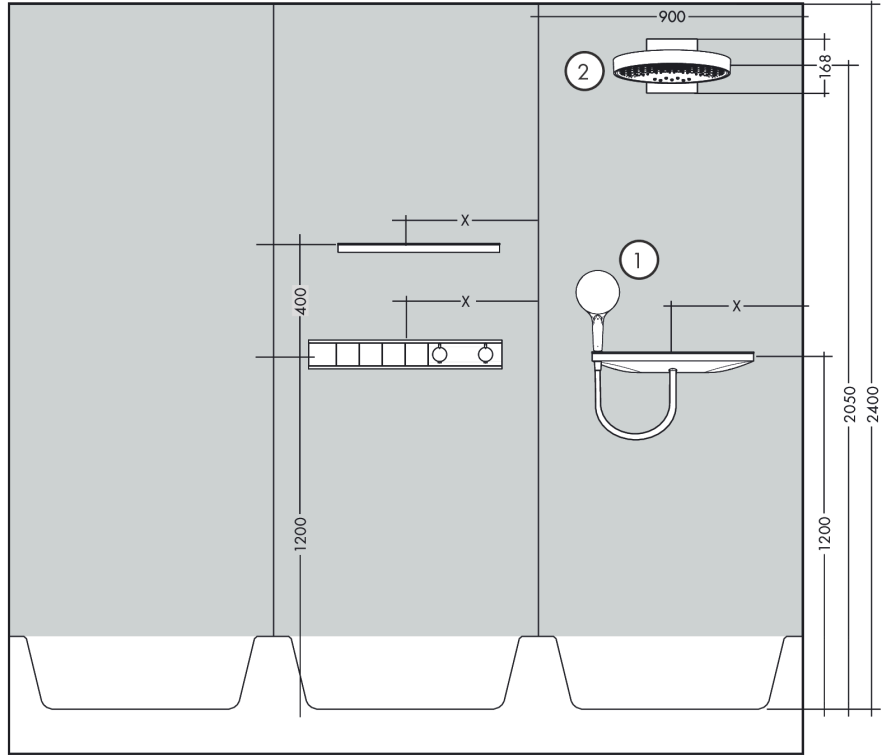

RainSelect

Thermostat for concealed installation for 4 functions

Surfaces: **Chrome** Article Number: **15382000**

15382000

Description

product features

- depending on volume flow and installation situation approx. 50% flow rate reduction and integrated shut off function
- 4 functions
- Select push-button on/off control for 4 outlets
- simultaneous use of several outlets
- maximum flow rate at 3 bar: 38 l/min
- flow rate per outlet: 26 l/min
- flow rate by simultaneous use of all outlets: 38 l/min
- thermostat cartridge, Start/stop valve to operate the functions
- safety lock at 40 °C
- temperature limitation adjustable
- non-return valve
- connection type: basic set
- min. operating pressure: 1 bar
- max. operating pressure: 10 bar
- Thermostat is delivered with buttons handshower, PowderRain, Waterfall, Rain large

Technology

Design awards

Product image

Scale drawing

RainSelect
Thermostat for concealed installation for 4 functions
 Surfaces: **Chrome** Article Number: **15382000**

Installation examples

RainSelect
 1531218X / 15382XXX

RainSelect
Thermostat for concealed installation for 4 functions
 Surfaces: **Chrome** Article Number: **15382000**

Exploded Drawing

Year of production: >07/19

RainSelect

Thermostat for concealed installation for 4 functions