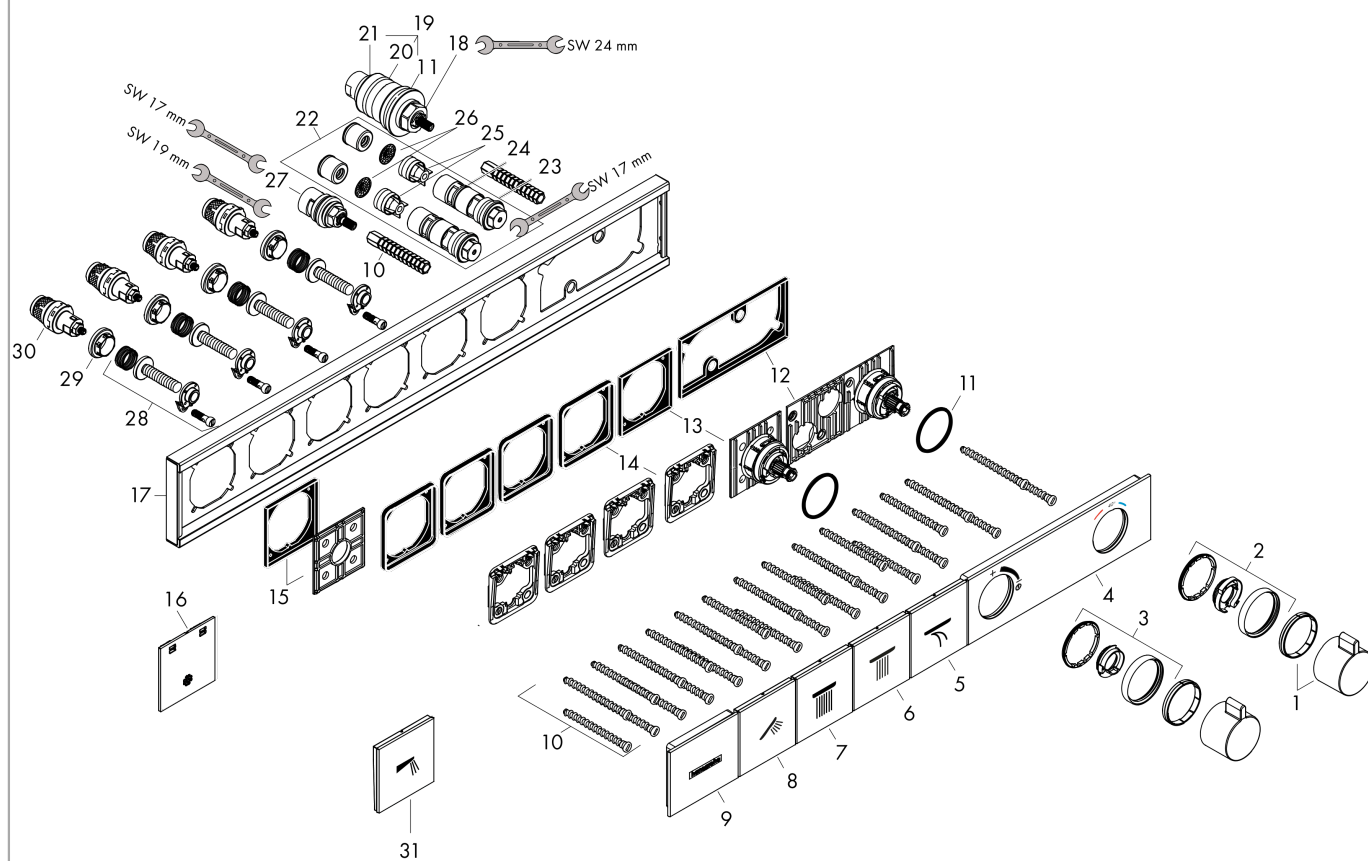

RainSelect
Thermostat for concealed installation for 4 functions
Surfaces: **Chrome**   Article Number: **15382000**

Exploded Drawing

Year of production: >07/19

RainSelect

Thermostat for concealed installation for 4 functions

Surfaces: **Chrome** Article Number: **15382000**

Spare part list

Year of production: >07/19

Pos.	Description	Article Number	Price	PU
1	handle for thermostat	92215000	-	1
2	safety set	93112000	-	1
3	safety set	93113000	-	1
4	cover	93105000	-	1
5	symbol Flood jet	93305000	-	1
6	symbol head shower	93499000	-	1
7	symbol head shower Rain large	93107000	-	1
8	symbol handshower	93106000	-	1
9	cover	93501000	-	1
10	mounting kit	93102000	-	1
11	O-ring 38x2,5	98198000	-	1
12	adapter for handle	93109000	-	1
13	adapter for handle	93315000	-	1
14	support element	93111000	-	1
15	support element	93314000	-	1
16	fit-up aid	93417000	-	1
17	escutcheon	93317000	-	1
18	thermostat cartridge	96633000	-	1
19	sealing set	96636000	-	1
20	O-ring 34x2	98383000	-	1
21	O-ring 26x2	98147000	-	1
22	service unit	93406000	-	1
23	O-ring 20x2	98165000	-	1
24	O-ring 20x1,5	98197000	-	1
25	non return valve	96655000	-	1
26	filter	97367000	-	1
27	shut off unit	98536000	-	1
28	Select-adapter	93103000	-	1
29	nut	98368000	-	1
30	shut off unit	95758000	-	1
31	neck jet	93498000	-	1
a	concealed item	15312180	-	1
b	Grease	90920000	-	1
c	extension 25 mm	93434000	-	1